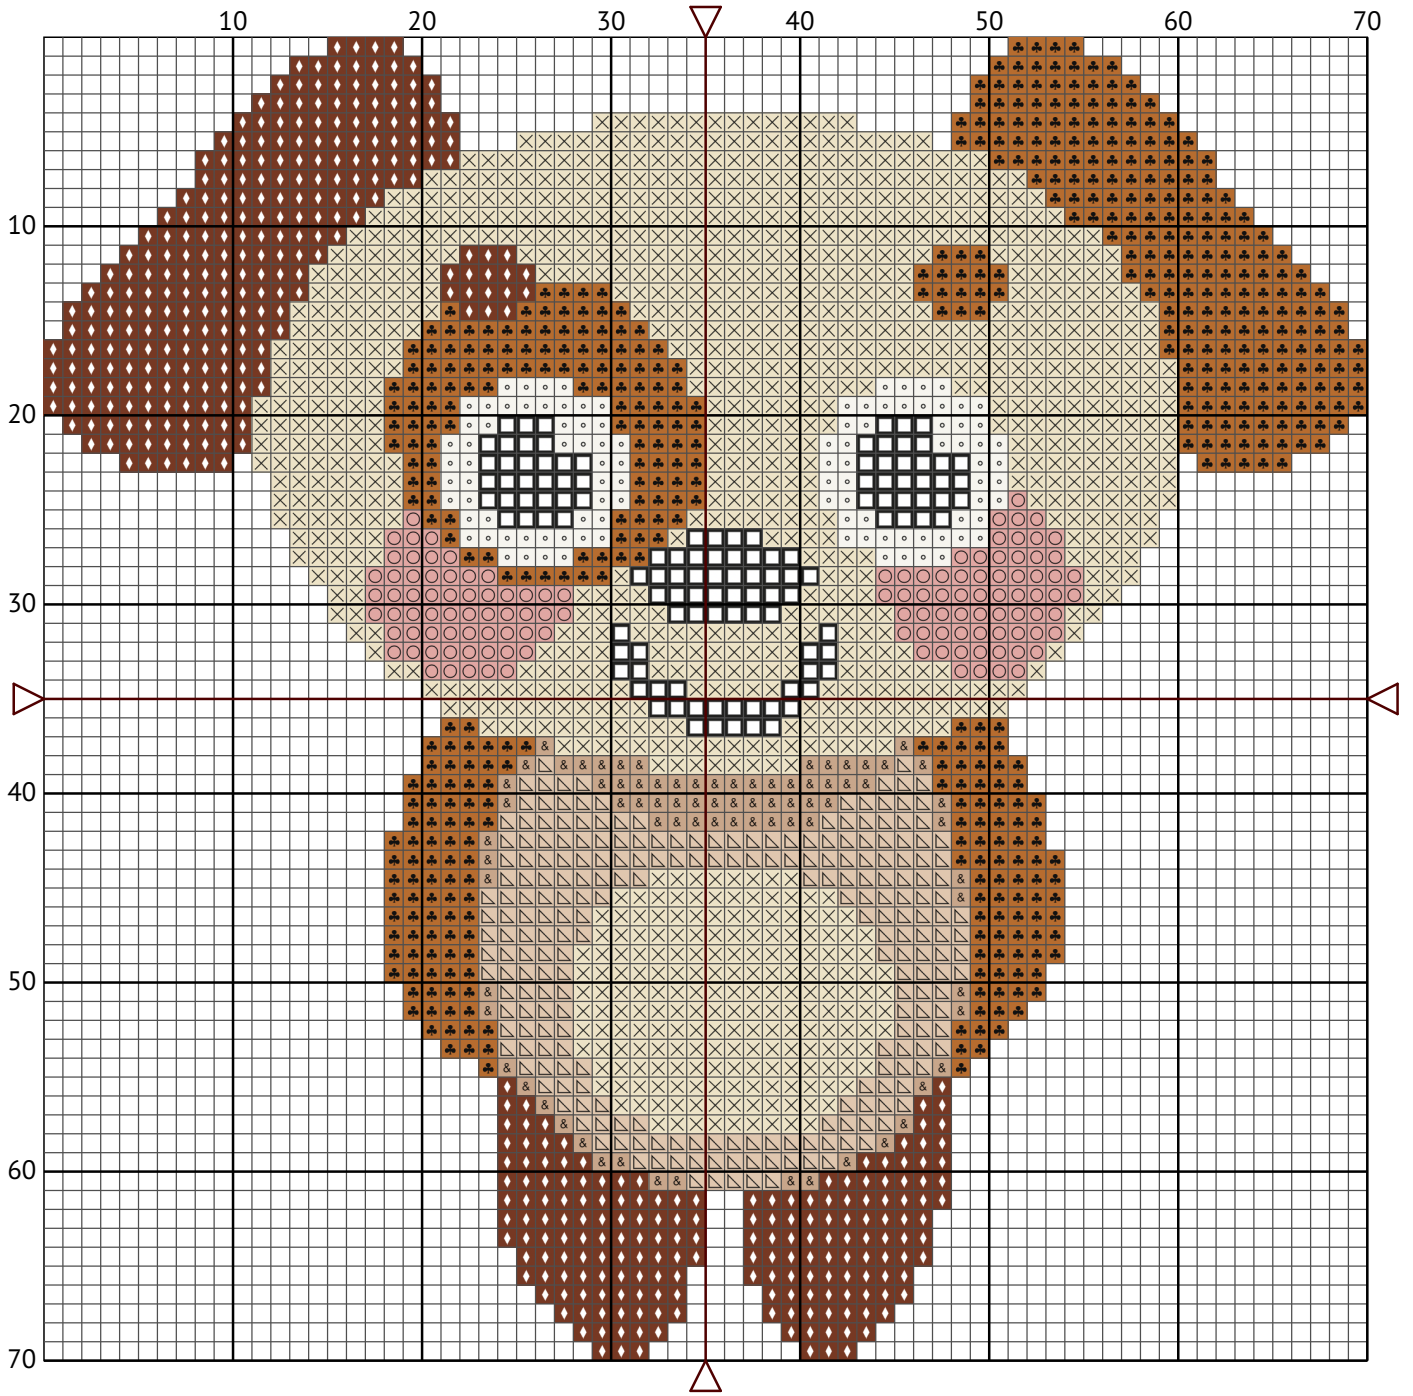

Stuffed Dog

DiamondPaintingPatterns.net

Size: 17.5 x 17.5 cm – 7 x 7 in

This FREE pattern is for personal use only, please do not resell the PDF or a printed version of it. You absolutely can sell any finished painting created with this pattern, give them to friends, etc.

You will need a blank diamond painting canvas, which you can purchase from places like Etsy, Amazon and some craft stores. You will need to check that the dimensions of the canvas you are purchasing are the correct size for the requested pattern.

Once you have your blank canvas, pattern and the required drills (square drills), you can print the pattern or open it on an electronic device.

You will use the pattern as reference for where the appropriate drills will need to be placed, and place them in the corresponding areas of the blank canvas.

We hope you will enjoy diamond painting according to our pattern!

Stuffed Dog

Stuffed Dog
DMC color list

Visit <https://DiamondPaintingPatterns.net> for more free diamond painting patterns.

N	Symbol	Number	Name	Stitches
1	 	DMC 152	Shell Pink - Medium Light	124
2	 	DMC 300	Mahogany - Very Dark	451
3	 	DMC 310	Black	122
4	 	DMC 543	Beige - Ultra Very Light	240
5	 	DMC 712	Cream	1043
6	 	DMC 780	Topaz - Ultra Very Dark	528
7	 	DMC 3864	Mocha Beige - Light	79
8	 	DMC 3865	Winter White	102