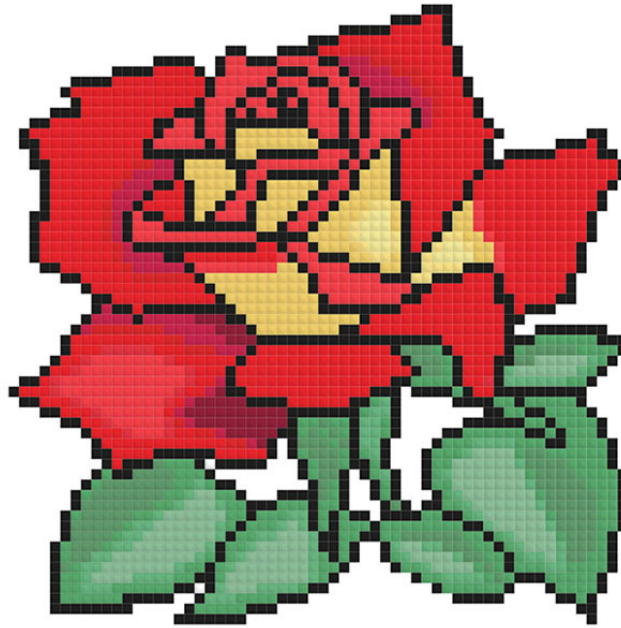

Red Yellow Rose

DiamondPaintingPatterns.net

Size: 15 x 15 cm - 6 x 6 in

This FREE pattern is for personal use only, please do not resell the PDF or a printed version of it. You absolutely can sell any finished painting created with this pattern, give them to friends, etc.