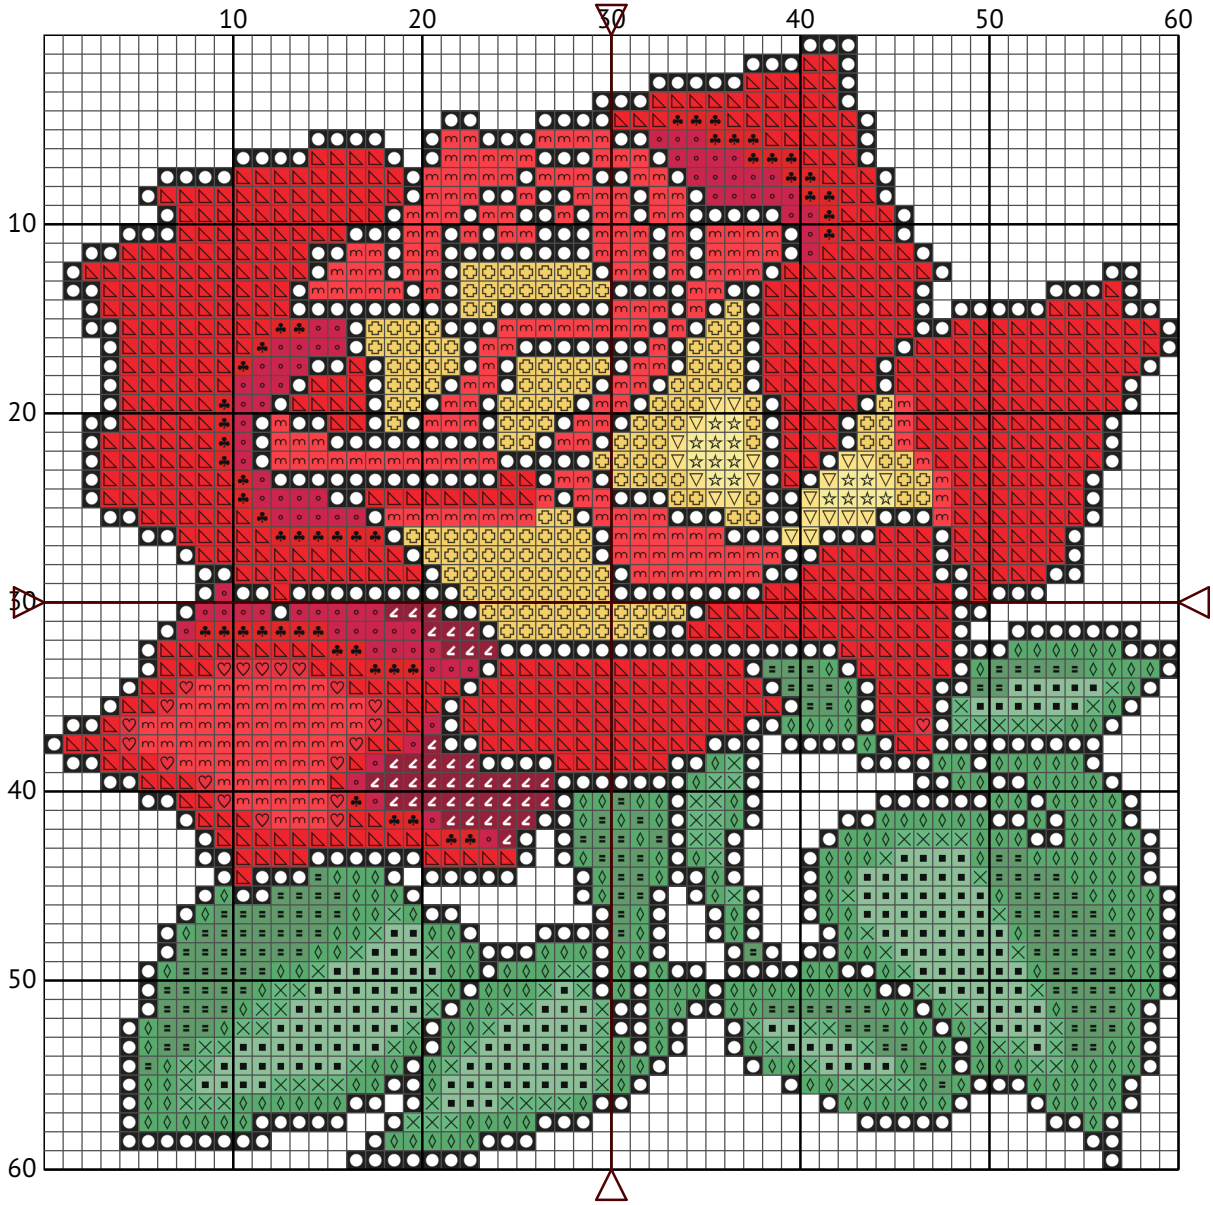

Red Yellow Rose

Red Yellow Rose
DMC color list

The stitches column is actually the number of diamonds needed for a particular color.
Visit <https://DiamondPaintingPatterns.net> for more free diamond painting patterns.

N	Symbol	Number	Name	Strands	Stitches	
1			DMC 310	Black	2	688
2			DMC 326	Rose - Very Dark	2	78
3			DMC 349	Coral - Dark	2	21
4			DMC 562	Jade - Medium	2	132
5			DMC 563	Jade - Light	2	160
6			DMC 666	Red - Bright	2	677
7			DMC 744	Yellow - Pale	2	21
8			DMC 777	Raspberry - Very Dark	2	40
9			DMC 817	Coral Red - Very Dark	2	49
10			DMC 911	Emerald Green - Medium	2	280
11			DMC 912	Emerald Green - Light	2	102
12			DMC 3078	Golden Yellow - Very Light	2	16
13			DMC 3801	Melon - Very Dark	2	245
14			DMC 3822	Straw - Light	2	160