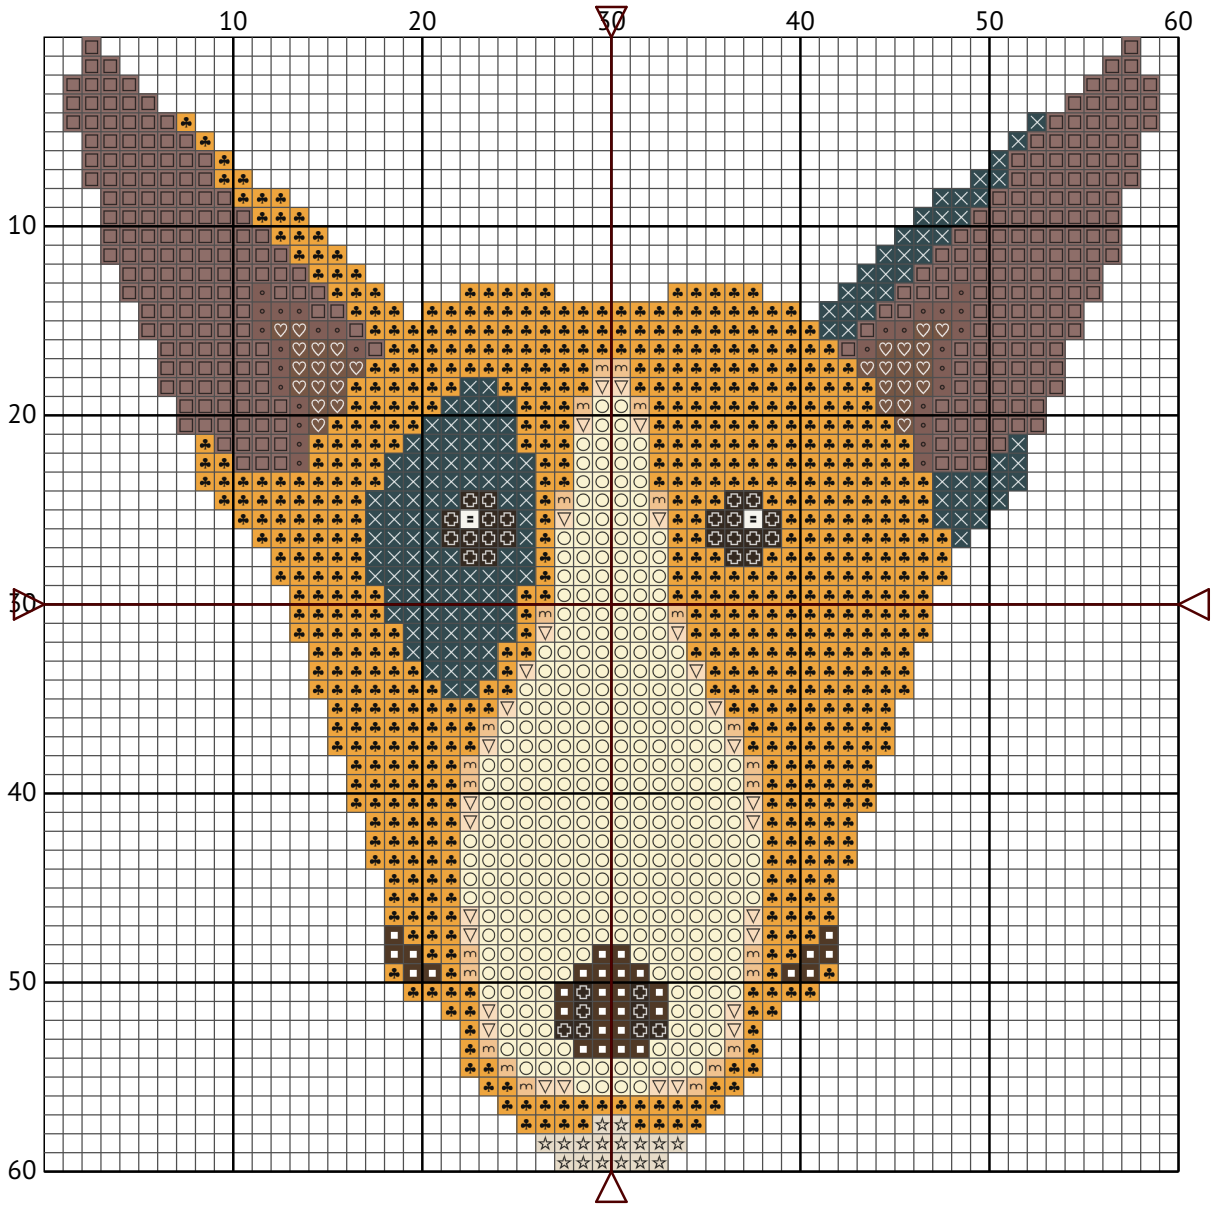

Bull Terrier

Bull Terrier
DMC color list

The stitches column is actually the number of diamonds needed for a particular color.
Visit <https://DiamondPaintingPatterns.net> for more free diamond painting patterns.

N	Symbol	Number	Name	Stitches	
1			DMC 746	Off White	332
2			DMC 779	Cocoa - Dark	30
3			DMC 783	Topaz - Medium	677
4			DMC 839	Beige Brown - Dark	30
5			DMC 924	Gray Green - Very Dark	141
6			DMC 950	Desert Sand - Light	30
7			DMC 3031	Mocha Brown - Very Dark	30
8			DMC 3033	Mocha Brown - Very Light	16
9			DMC 3371	Black Brown	30
10			DMC 3856	Mahogany - Ultra Very Light	24
11			DMC 3860	Cocoa	290
12			DMC 3865	Winter White	2