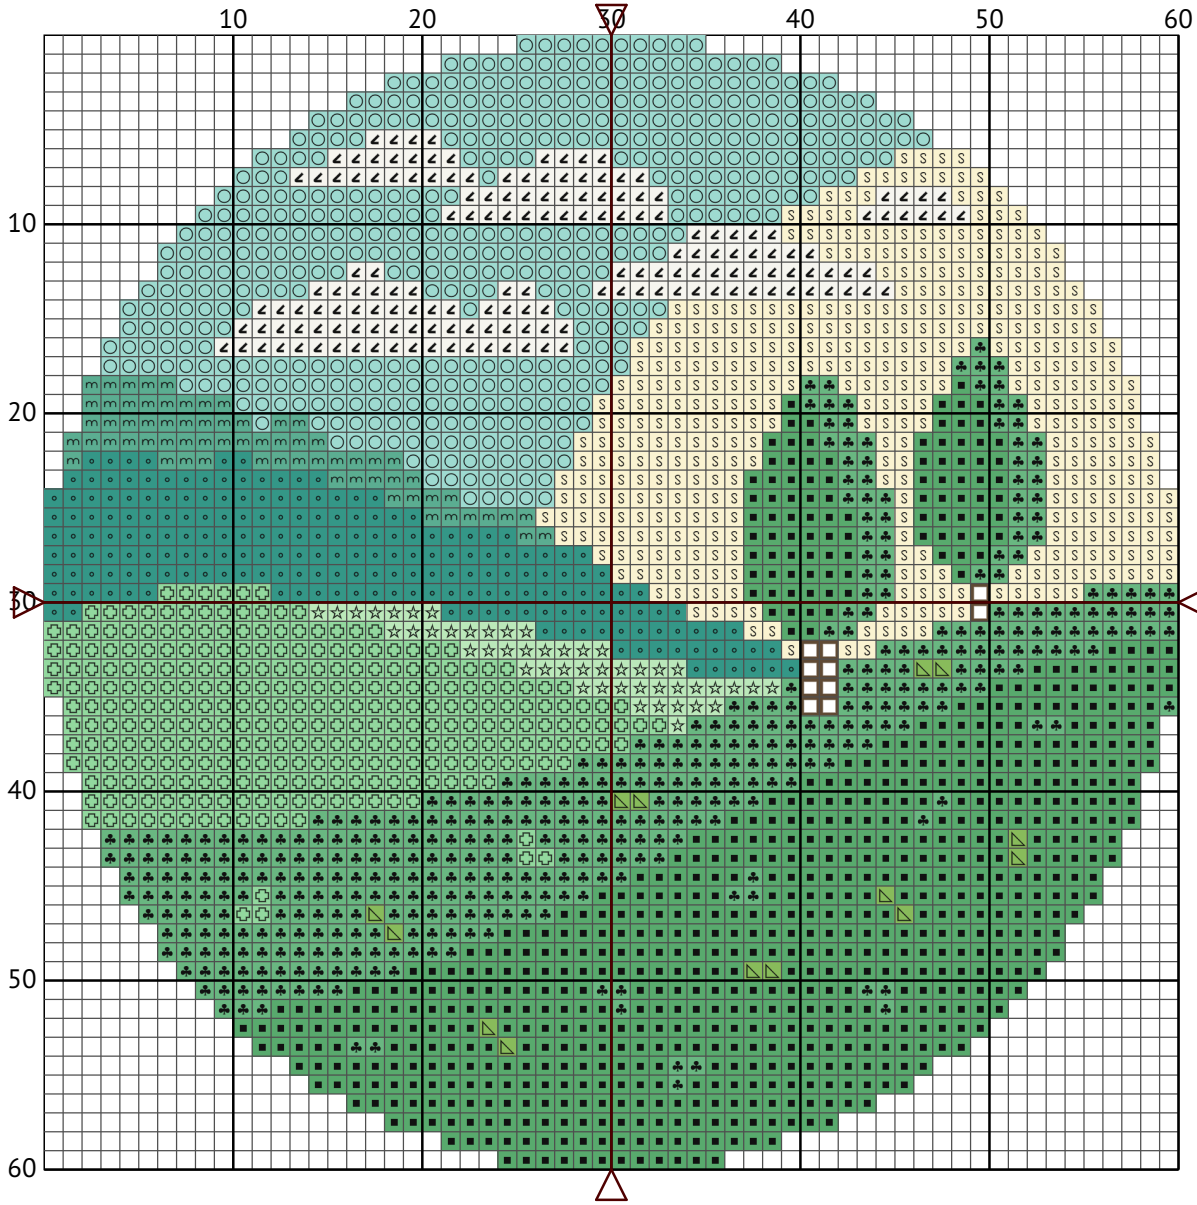

Meadow

Meadow
DMC color list

The stitches column is actually the number of diamonds needed for a particular color.
Visit <https://DiamondPaintingPatterns.net> for more free diamond painting patterns.

N	Symbol	Number	Name	Stitches
1		DMC 703	Chartreuse	14
2		DMC 746	Off White	407
3		DMC 911	Emerald Green - Medium	733
4		DMC 912	Emerald Green - Light	420
5		DMC 913	Nile Green - Medium	288
6		DMC 955	Nile Green - Light	49
7		DMC 964	Seagreen - Light	465
8		DMC 3781	Mocha Brown - Dark	10
9		DMC 3812	Seagreen - Very Dark	209
10		DMC 3851	Bright Green - Light	67
11		DMC 3865	Winter White	171