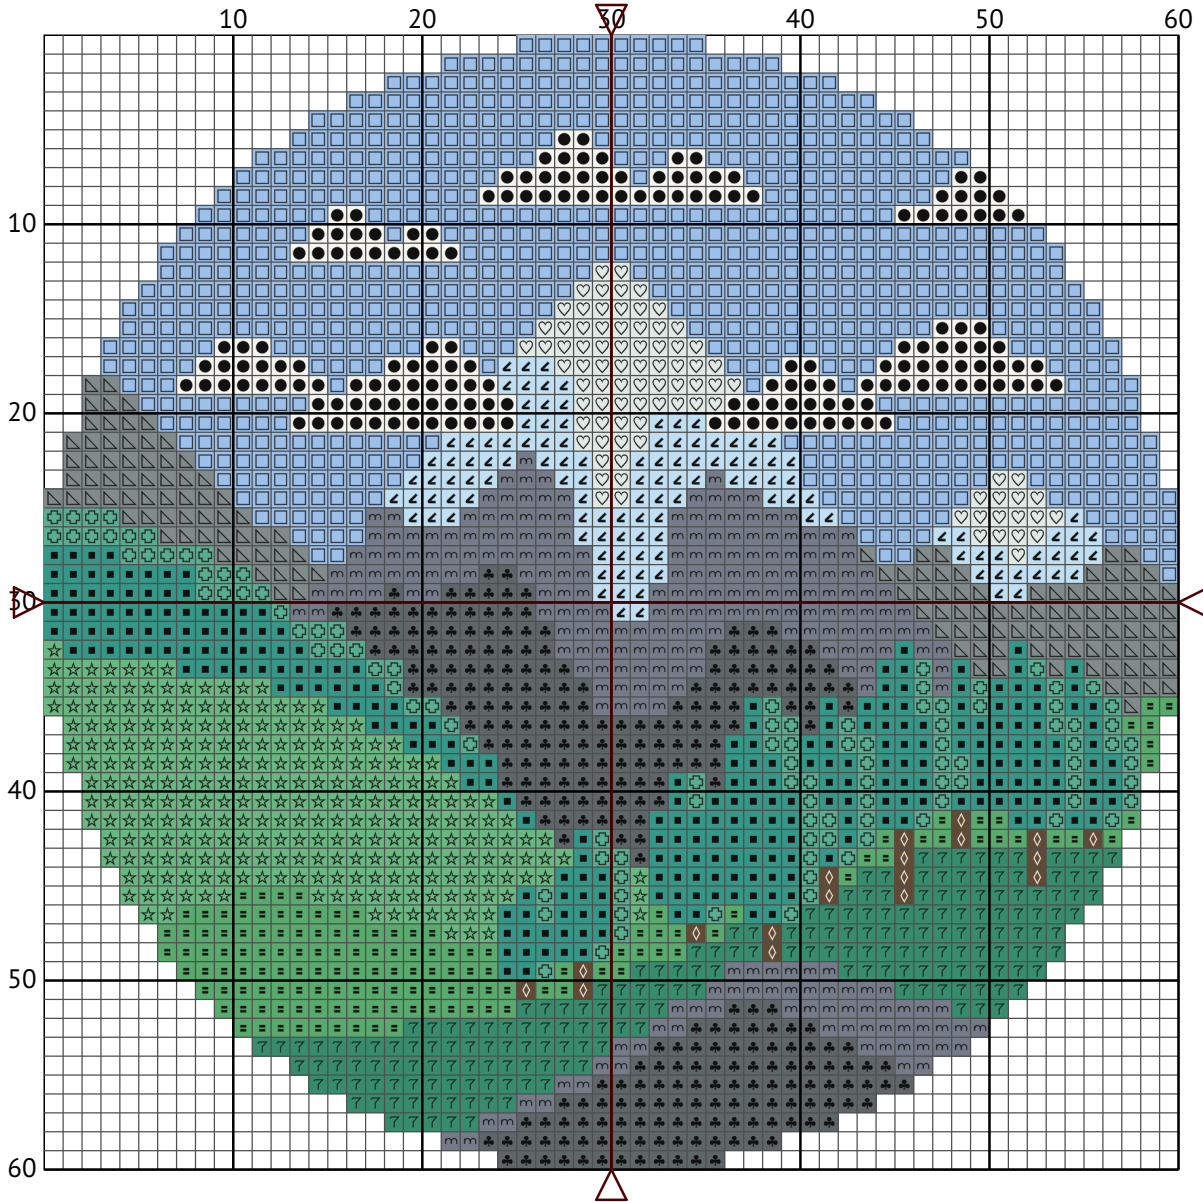

Mountain

Mountain
DMC color list

The stitches column is actually the number of diamonds needed for a particular color.
Visit <https://DiamondPaintingPatterns.net> for more free diamond painting patterns.

N	Symbol	Number	Name	Stitches
1		DMC 162	Blue - Ultra Very Light	123
2		DMC 169	Pewter - Light	143
3		DMC 317	Pewter Gray	249
4		DMC 413	Pewter Gray - Dark	282
5		DMC 800	Delft Blue - Pale	775
6		DMC 911	Emerald Green - Medium	143
7		DMC 912	Emerald Green - Light	258
8		DMC 3756	Baby Blue - Ultra Very Light	87
9		DMC 3781	Mocha Brown - Dark	18
10		DMC 3812	Seagreen - Very Dark	274
11		DMC 3850	Bright Green - Dark	200
12		DMC 3851	Bright Green - Light	109
13		DMC 3865	Winter White	173