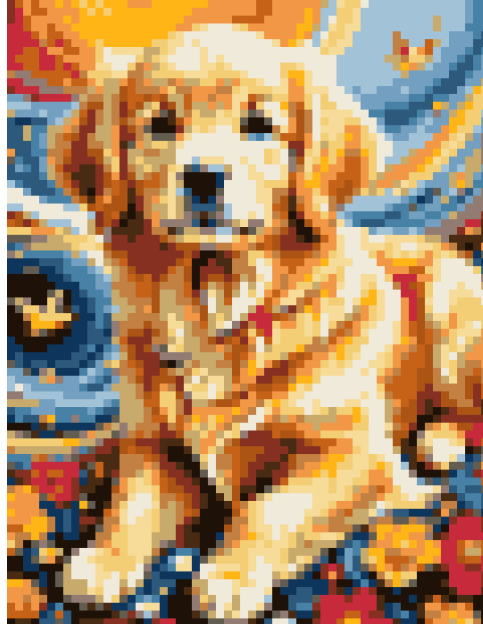

Golden Retriever

Grid size: 60 x 80 (15 x 20 cm)

This pattern is for personal use only and may not be resold or further commercially distributed in any way.

Visit <https://diamondpaintingpatterns.net> for more free diamond painting patterns.

How to use this diamond painting pattern?

You will need a blank canvas for diamond painting and diamond drills (beads). Make sure the dimensions of the canvas you are buying are the right size for the requested pattern. The size of the canvas is usually 5 cm (2 in) higher and wider than the size of the grid (if the grid size is 15x20 cm, you need to buy 20x25 cm canvas).

Please note that color variations may occur due to printer and monitor differences.

Diamond Painting Patterns

#	Symbol	DMC	Color	Name	Count
1	◆	321		Red	137
2	†	334		Baby Blue Medium	167
3	➤	451		Shell Gray Dark	126
4	@	803		Baby Blue Ult Vy Dk	157
5	△	813		Blue Light	214
6	↑	820		Royal Blue Very Dark	151
7	○	825		Blue Dark	140
8	⋯	833		Golden Olive Lt	349
9	◆	898		Coffee Brown Vy Dk	158
10	✂	920		Copper Med	197
11	△	921		Copper	239
12	≡	972		Canary Deep	182
13	N	976		Golden Brown Med	334
14	▣	3371		Black Brown	233
15	◀	3777		Terra Cotta Vy Dk	246
16	▲	3787		Brown Gray Dark	109
17	3	3821		Straw	395
18	ℓ	3822		Straw Light	354
19	☉	3853		Autumn Gold Dk	412
20	∧	Ecru		Ecru	500