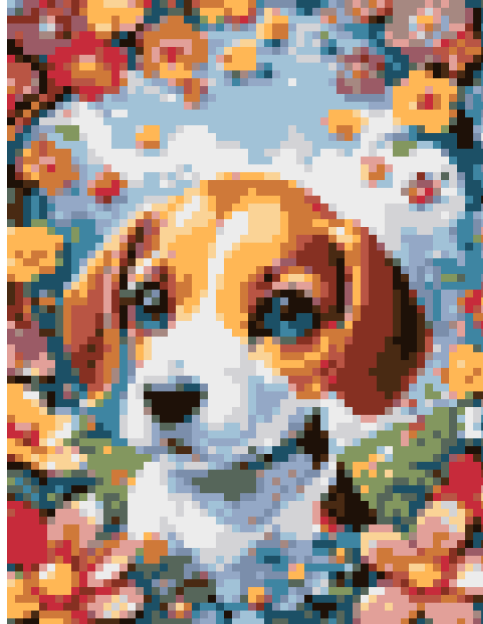

Beagle

Grid size: 60 x 80 (15 x 20 cm)

This pattern is for personal use only and may not be resold or further commercially distributed in any way.

Visit <https://diamondpaintingpatterns.net> for more free diamond painting patterns.

How to use this diamond painting pattern?

You will need a blank canvas for diamond painting and diamond drills (beads). Make sure the dimensions of the canvas you are buying are the right size for the requested pattern. The size of the canvas is usually 5 cm (2 in) higher and wider than the size of the grid (if the grid size is 15x20 cm, you need to buy 20x25 cm canvas).

Please note that color variations may occur due to printer and monitor differences.

Diamond Painting Patterns

#	Symbol	DMC	Color	Name	Count
1	••	152		Shell Pink Med Light	238
2	↑	311		Wedgewood Ult VyDk	264
3	▲	321		Red	155
4	△	415		Pearl Gray	314
5	⊗	645		Beaver Gray Vy Dk	223
6	†	742		Tangerine Light	370
7	∧	762		Pearl Gray Vy Lt	459
8	▷	809		Delft Blue	252
9	*	813		Blue Light	425
10	◆	898		Coffee Brown Vy Dk	159
11	○	3364		Pine Green	153
12	◼	3371		Black Brown	199
13	◊	3726		Antique Mauve Dark	135
14	▲	3760		Wedgewood Med	183
15	➤	3776		Mahogany Light	368
16	◀	3777		Terra Cotta Vy Dk	224
17	✕	3830		Terra Cotta	195
18	≡	3839		Lavender Blue Med	184
19	3	3855		Autumn Gold Lt	164
20	N	3861		Cocoa Light	136