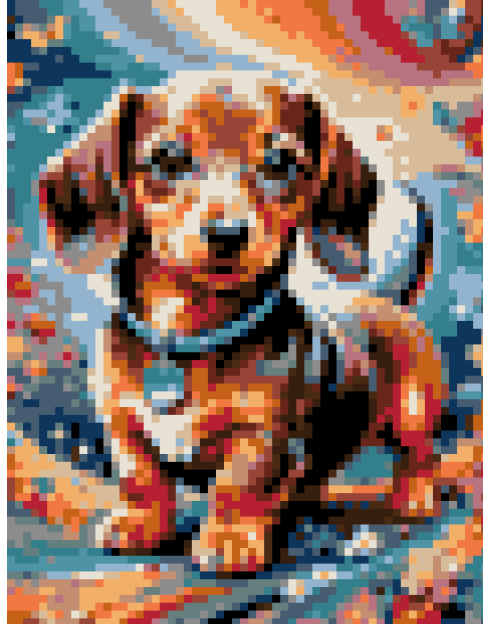

Dachshund

DIAMOND
PAINTING PATTERNS

Grid size: 60 x 80 (15 x 20 cm)

This pattern is for personal use only and may not be resold or further commercially distributed in any way.

Visit <https://diamondpaintingpatterns.net> for more free diamond painting patterns.

How to use this diamond painting pattern?

You will need a blank canvas for diamond painting and diamond drills (beads). Make sure the dimensions of the canvas you are buying are the right size for the requested pattern. The size of the canvas is usually 5 cm (2 in) higher and wider than the size of the grid (if the grid size is 15x20 cm, you need to buy 20x25 cm canvas).

Please note that color variations may occur due to printer and monitor differences.

Diamond Painting Patterns

#	Symbol	DMC	Color	Name	Count
1	▲	304		Red Medium	201
2	▀	310		Black	349
3	▷	316		Antique Mauve Med	188
4	▼	355		Terra Cotta Dark	250
5	≡	414		Steel Gray Dk	242
6	N	518		Wedgewood Light	183
7	†	721		Orange Spice Med	217
8	⬇	820		Royal Blue Very Dark	197
9	⋈	822		Beige Gray Light	333
10	⬆	898		Coffee Brown Vy Dk	109
11	○	921		Copper	273
12	◊	930		Antique Blue Dark	287
13	◆	938		Coffee Brown Ult Dk	228
14	△	3046		Yellow Beige Md	296
15	⋯	3064		Desert Sand	223
16	⊃	3755		Baby Blue	288
17	▲	3765		Peacock Blue Vy Dk	254
18	▶	3768		Gray Green Dark	184
19	*	3854		Autumn Gold Med	282
20	Ⓢ	3857		Rosewood Dark	216